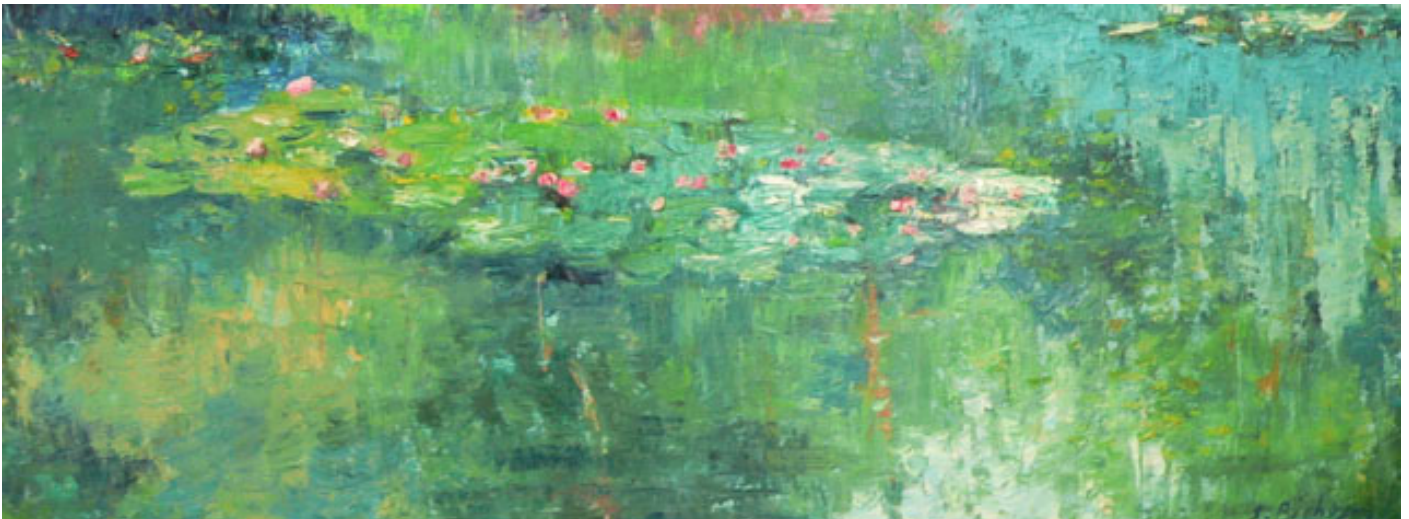

24 Secret Lake

oil on canvas

80 x 30 cm

£700

25 Lilies - Green Lake

oil on canvas

80 x 30 cm

£600